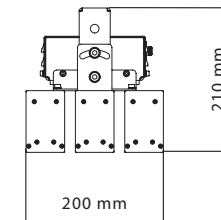

LL HLBS

Varianty

LL HLBS O165-18-60W
LL HLBS M165-18-25W
LL HLBS M165-18-40W
LL HLBS M165-18-60W

LL HLBS O265-36-120W
LL HLBS M265-36-80W
LL HLBS M265-36-120W

LL HLBS O365-54-180W
LL HLBS M365-54-180W

LL HLBS R465-72-240W

■ -0 ° H   ■ -90 ° H

5
ročná
Garancia

LED

IP20
Vnútri

IP67
Vonku

220 V
÷
240 V

90 V
÷
264 V

LL HLBS O

LL HLBS M
LL HLBS R