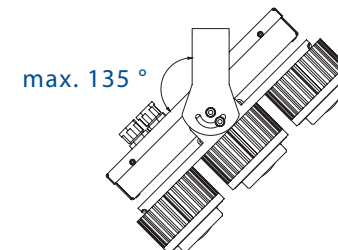

LED svietidlá

LL COB

Montáž

5
ročná
Garancia

LED

IP20
Vnútri

IP67
Vonku

220 V
÷
240 V

90 V
÷
264 V

LL COB O

LL COB R