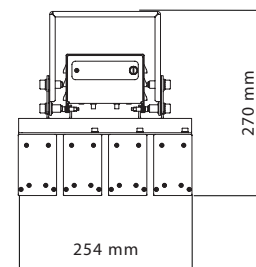

■ -0 ° H   ■ -90 ° H

5
ročná
Garancia

LED

IP20
Vnútri

IP67
Vonku

220 V
÷
240 V

90 V
÷
264 V

LL HLBS O

LL HLBS M
LL HLBS R