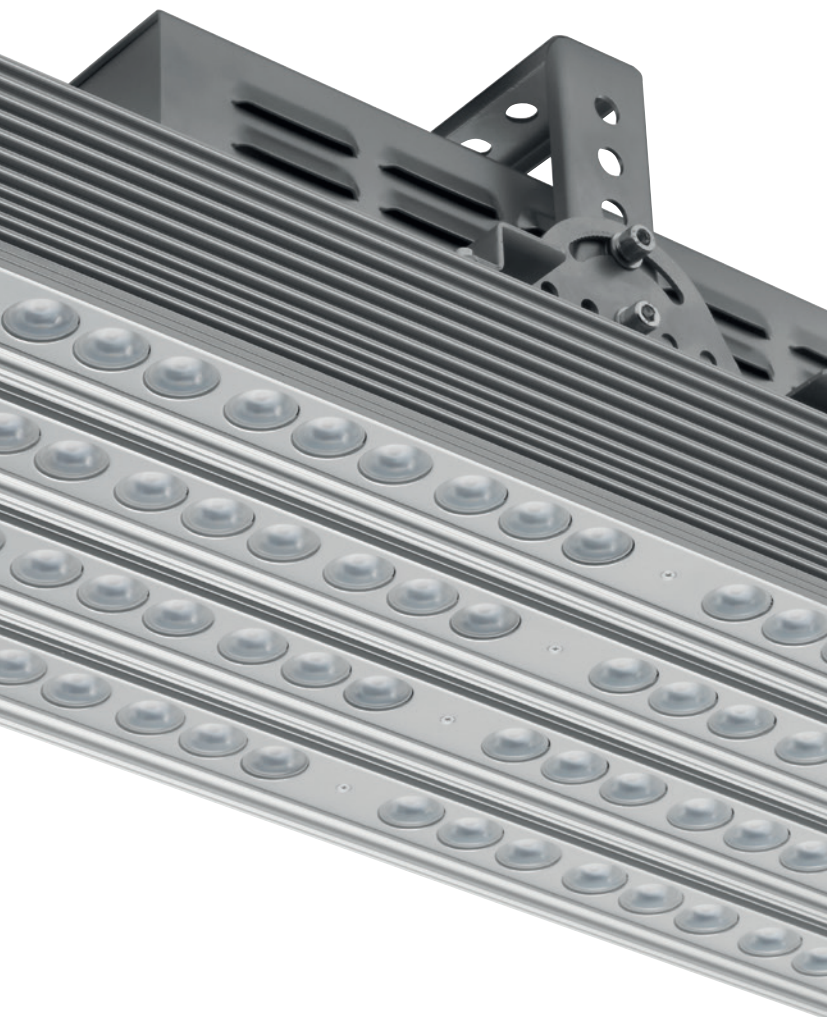

■ -0 ° H ■ -90 ° H

5 ročná Garancia	LED	IP20 Vnútri	IP67 Vonku	220 V ÷ 240 V	90 V ÷ 264 V
				LL HLBS O	LL HLBS M LL HLBS R

LL HLBS

Varianty

LL HLBS O165-18-60W
LL HLBS M165-18-25W
LL HLBS M165-18-40W
LL HLBS M165-18-60W