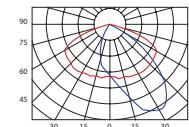

LL STREET ECS

Varianty

LL STREET ECS89-54-120W

Optika ASA

-0 ° H

-90 ° H

max Cd: 305° H

7 ročná Garancia	LED	IK10	IP67 Vonku	AC 90+305 V