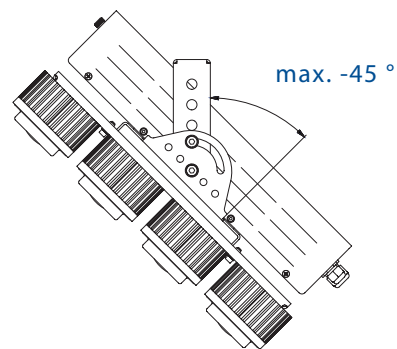

LED svietidlá

LL COB

Montáž

5
ročná
Garancia

LED

IP20
Vnútri

IP67
Vonku

220 V
÷
240 V

90 V
÷
264 V

LL COB O

LL COB R