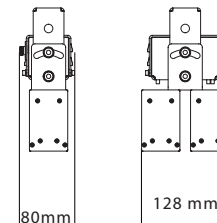

LL HLBS

Varianty

LL HLBS O165-18-60W
LL HLBS M165-18-25W
LL HLBS M165-18-40W
LL HLBS M165-18-60W

LL HLBS O265-36-120W
LL HLBS M265-36-80W
LL HLBS M265-36-120W

LL HLBS O365-54-180W
LL HLBS M365-54-180W

LL HLBS R465-72-240W

■ -0 ° H   ■ -90 ° H

5
ročná
Garancia

LED

IP20
Vnútri

IP67
Vonku

220 V
÷
240 V

90 V
÷
264 V

LL HLBS O

LL HLBS M
LL HLBS R