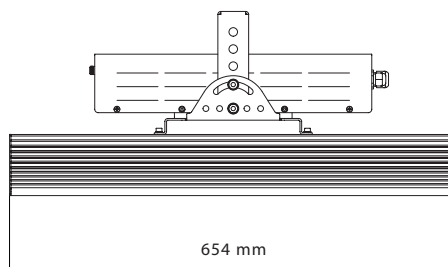

■ -0 ° H   ■ -90 ° H

5
ročná
Garancia

LED

IP20
Vnútri

IP67
Vonku

220 V
÷
240 V

90 V
÷
264 V

LL HLBS O

LL HLBS M
LL HLBS R