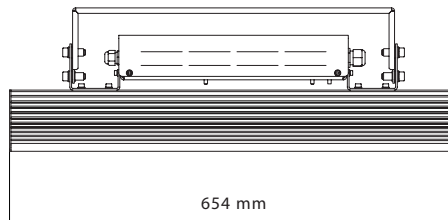

■ -0 ° H   ■ -90 ° H

5
ročná
Garancia

LED

IP20
Vnútri

IP67
Vonku

220 V
÷
240 V

90 V
÷
264 V

LL HLBS O

LL HLBS M
LL HLBS R