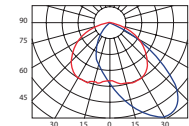

LL STREET ECS

Varianty

LL STREET ECS89-54-120W

Optika ASY

-0 ° H

-90 ° H

max Cd: 305° H

7 ročná Garancia	LED	IK10	IP67 Vonku	AC 90+305 V