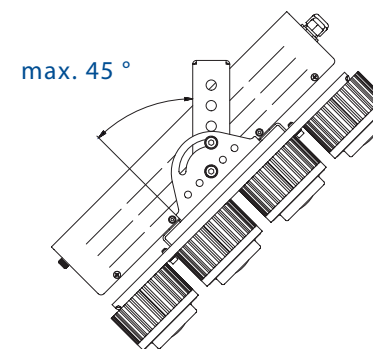

LED svietidlá

LL COB

Montáž

5
ročná
Garancia

LED

IP20
Vnútri

IP67
Vonku

220 V
÷
240 V

90 V
÷
264 V

LL COB O

LL COB R